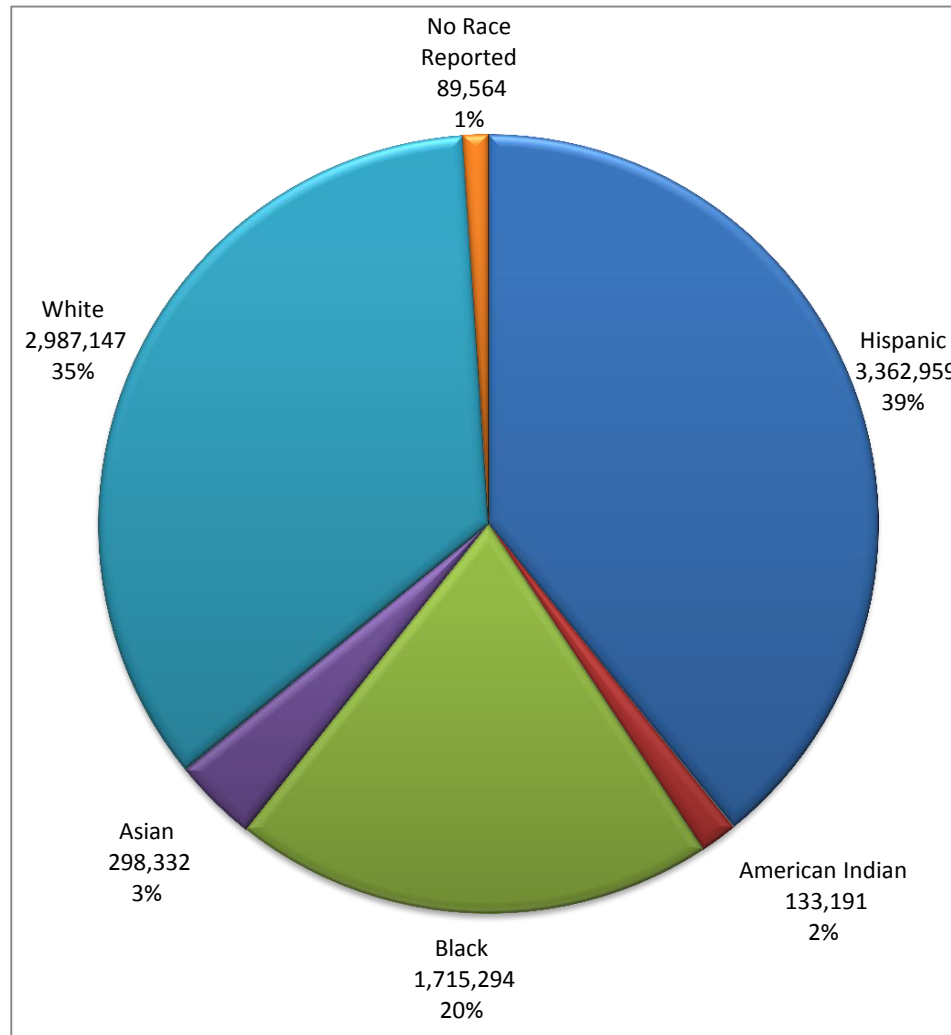

WIC Program  
Racial Enrollment - April 2004  
2004 WIC Program Racial-Ethnic Data

NOTE: Race/Ethnicity data were reported 8,496,923 (99.0) percent of WIC enrollment. The No Race Reported category accounted for 89,564 or the remaining 1.0 percent of total enrollment.